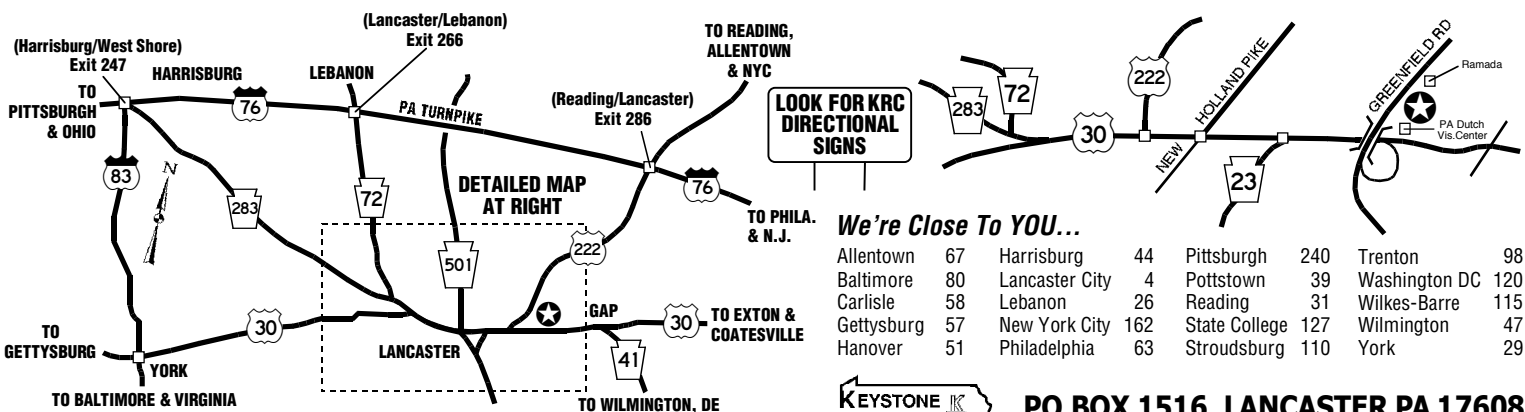

# PENNSYLVANIA MUSIC EXPO

**SELECTED 2010  
SHOW DATES**

**JAN 10**

**FEB 14**

**MAR 14**

**THE SECOND  
SUNDAY OF  
EVERY  
MONTH  
9 AM – 3 PM**

**Ramada Hotel and  
Conference Center**

(FORMERLY THE HOLIDAY INN)

**521 GREENFIELD ROAD • LANCASTER, PA 17601**

Conveniently located just off the Greenfield Rd. exit of US 30  
beside the Pennsylvania Dutch Country Visitors Center

**The largest monthly show of its kind, by collectors, for collectors, offering all styles of music...**

- ALTERNATIVE
- COUNTRY
- GARAGE/PSYCH
- MOTOWN/MEMPHIS
- SOUNDTRACKS
- CLASSIC ROCK
- DANCE/FUNK
- HEAVY METAL
- ROCK-A-BILLY
- SOUTHERN & NORTHERN SOUL
- COMEDY/NOVELTY
- DOO-WOP/R&B
- JAZZ/NEW AGE
- ROCK 'N' ROLL
- TOP 40 AND MORE!